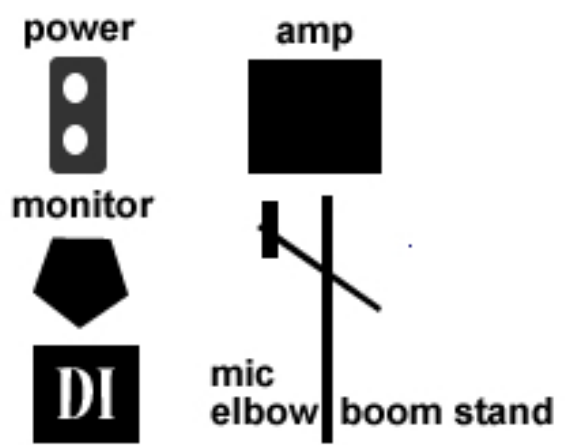

THE JARDINES

Audience

Lead vocals/rhythm guitar: CHERELLE
 Lead vocals: AJ
 Lead guitar: DOUG
 Bass guitar: BRIAN
 Keyboard: MARC
 Pedal steel: MICHAEL
 Fiddle, harmonica, vocals: RICKY
 Drums: KIRK

Cherelle
 604-306-0632