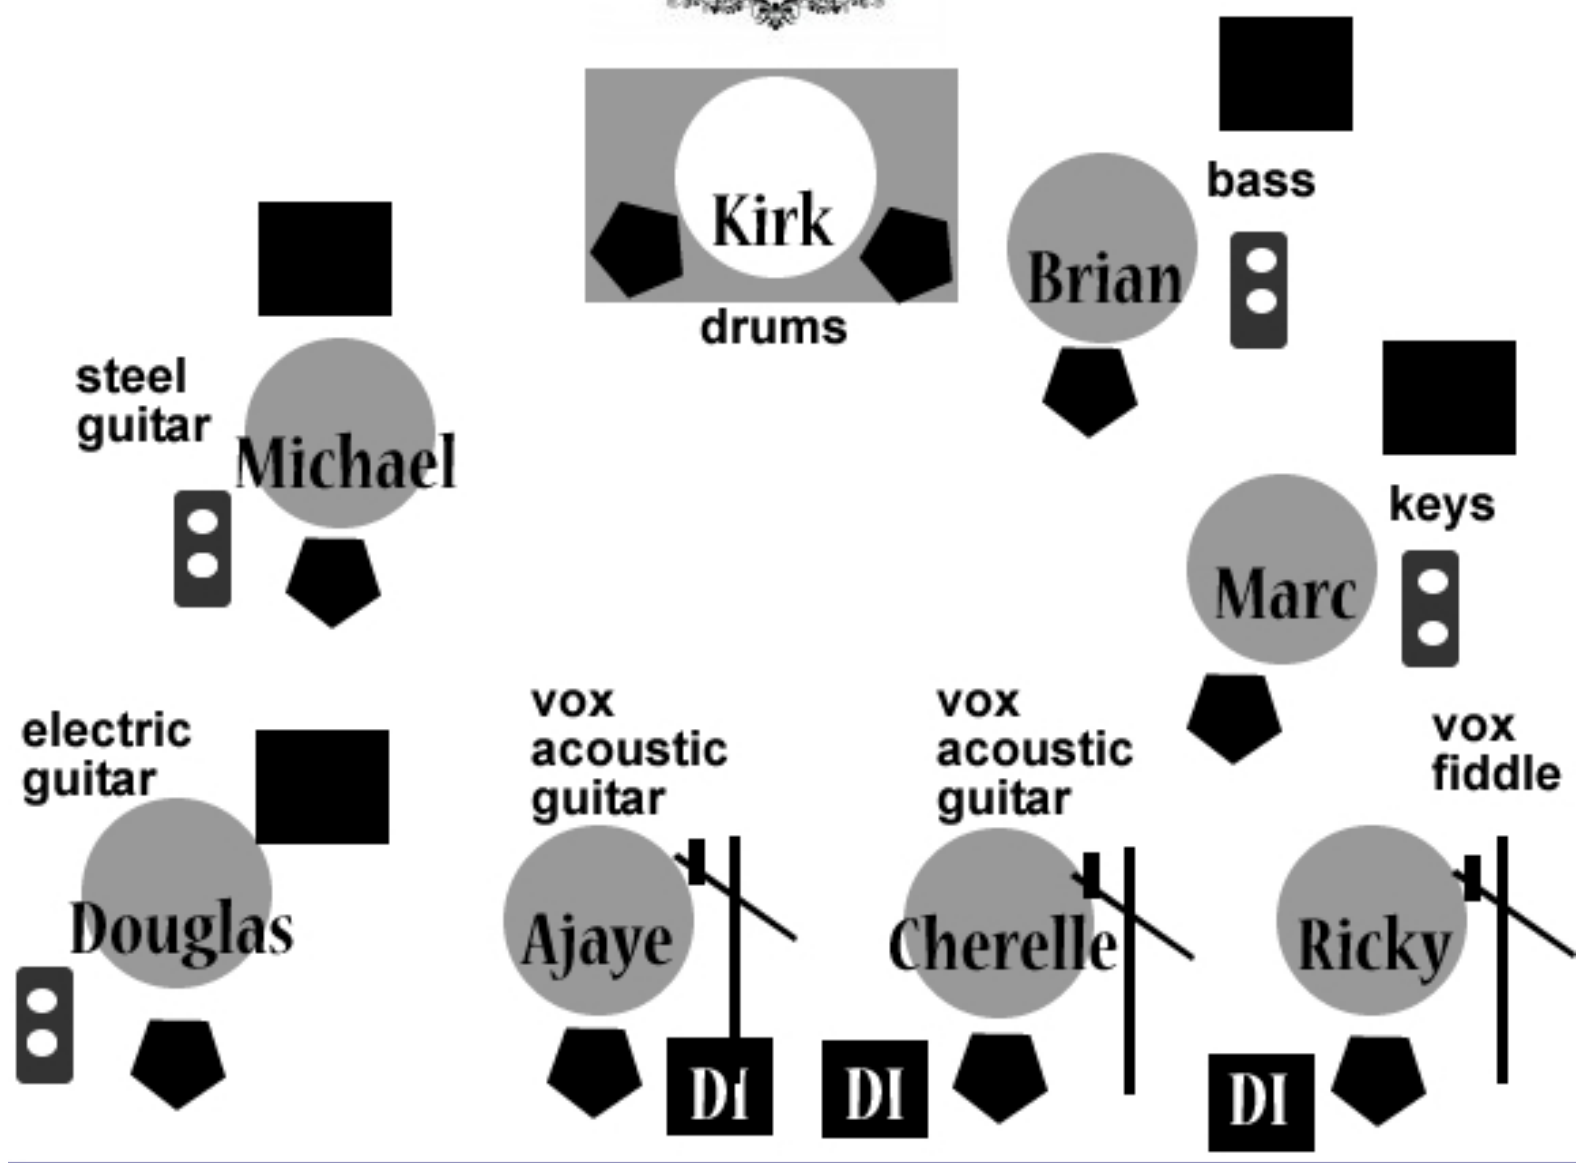

THE JARDINES

Audience

Lead vocals/rhythm guitar: CHERELLE
 Lead vocals: AJ
 Lead guitar: DOUG
 Bass guitar: BRIAN
 Keyboard: MARC
 Pedal steel: MICHAEL
 Fiddle, harmonica, vocals: RICKY
 Drums: KIRK

Cherelle
 604-306-0632